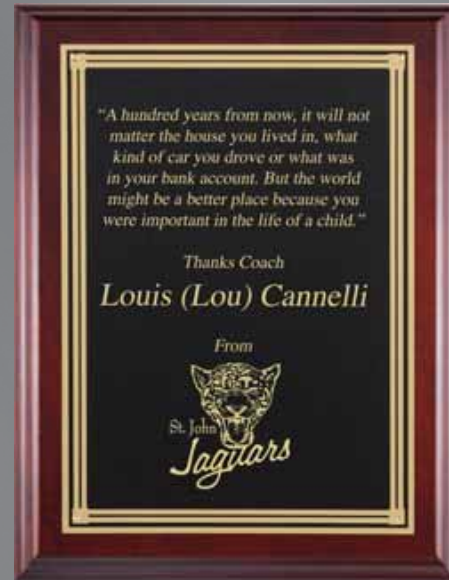

Genuine cherry plaque,
black engraving plate florentine border

CB103C.....7 X 9.....54.00
CB103D.....8 X 10 1/2.....64.50
CB103E.....9 X 12 .....75.00

Genuine cherry plaques.