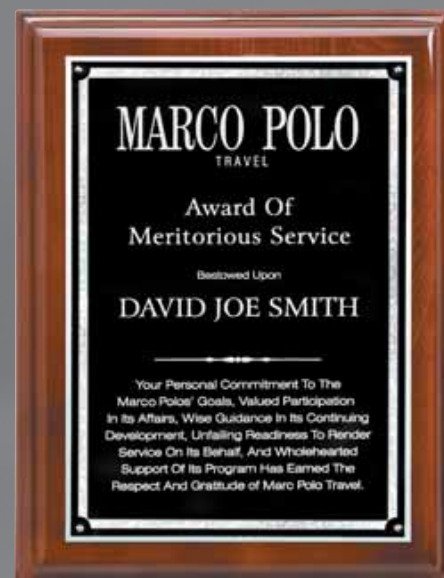

Walnut piano-finish plaque,
black textured engraving plate silver border

WP210DD.....8 X 10 .....72.00
WP210E.....9 X 12 .....82.50
WP210FF.....12 X 15.....124.50

Laser engravable plates. Individually boxed.