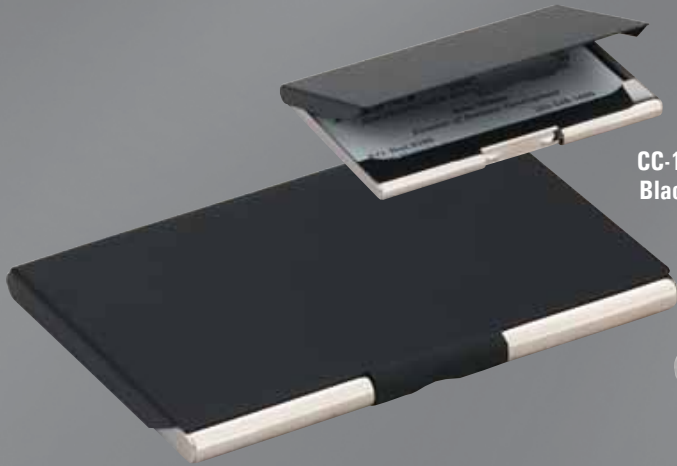

Barhill Gift Collection

business accessories and gifts

Business card cases,
metal construction

CC-1.....14.25
Black and Chrome