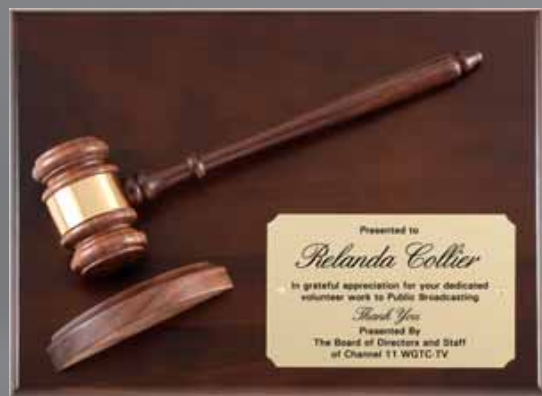

P346.....12 X 9 .....90.75

Laser engravable black plates. Individually boxed.