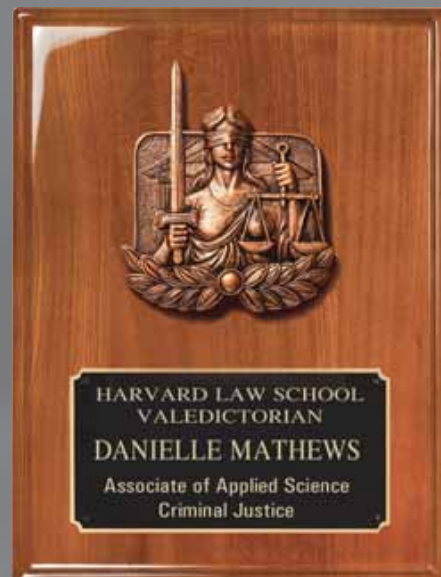

## Key To The City™ Plaque

Presented to a distinguished Guest  
On the steps of City Hall  
Or

Honoring an Important Benefactor in the corporate world,  
This will serve as a lasting acknowledgement  
of their commitment.

AP70.....16 X 7.....114.00

Plaques with rosewood and heavy lacquer finish. Heavy die cast mounts.

Rosewood-piano finish plaque,  
antique bronze finish casting

RP230DD.....8 X 10.....92.25

Walnut piano finish plaque,  
antique bronze finish casting