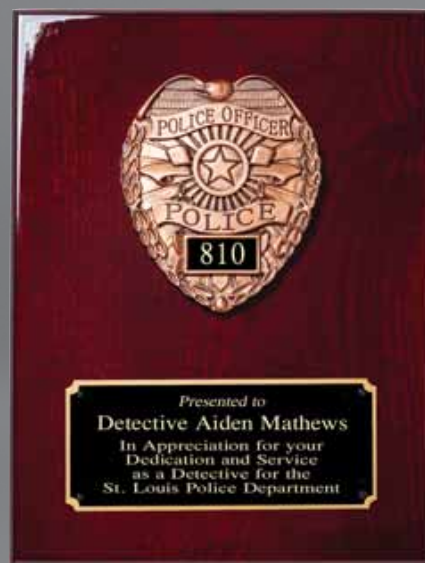

RP151.....9 X 12.....49.50

FIRST RESPONDERS

AMERICA'S HEROES

Rosewood piano finish plaque with Fireman casting,  
black brass engraving plate

RP152.....9 X 12.....49.50

Rosewood piano finish plaque with Police casting,  
black brass engraving plate