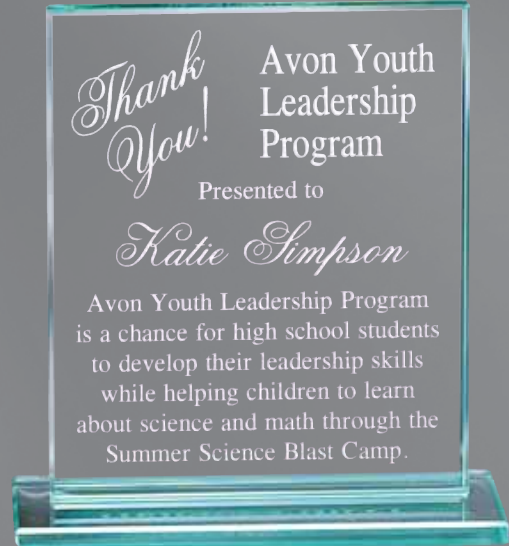

GL511.....7 1/2 X 8 1/2.....25.50
GL512.....5 3/4 X 7 1/4.....21.25
GL513.....5 X 6 1/2.....16.95

Premium jade glass awards.

Glass octagon mounted on glass base
Available in 3 sizes