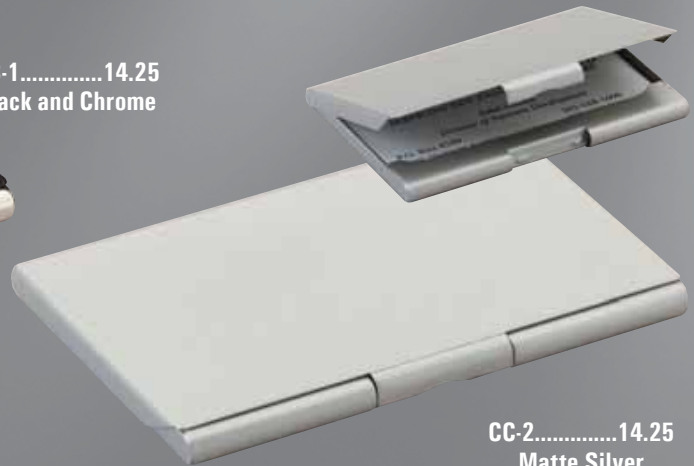

CC-1.....14.25
Black and Chrome

CC-2.....14.25
Matte Silver

Engravable promotional and gifts items.

Capstone Series Pens
engravable heavy weight pens
available in Black, Blue or Red Color